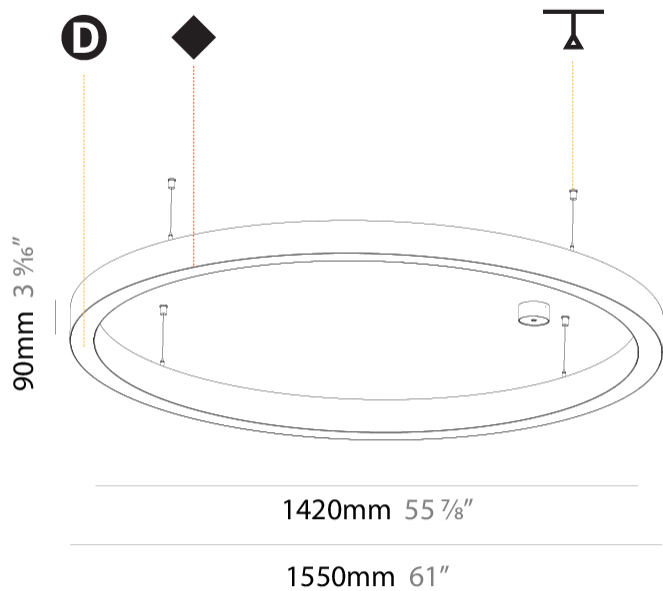

GENERAL

Series: Glorious
Subseries: Glorious 65
Partner: Prolicht
Division: Architectural
Installation: Suspension
Product Type: Pendant
Mounting Location: Ceiling
Light Distribution: Direct

PHYSICAL

Shape: Round
Diameter (mm): 1550
Diameter (in): 61
Depth (mm): 90
Depth (in): 3 9/16
Max. Overall Height (mm): 2090
Max. Overall Height (in): 82 7/16
Weight (kg): 14.447
Weight (lbs): 31.78
Diffuser: [PMMA - Opal / Microprism / Clear Microprism](#)
Fixture Finish: [SSR / BKV / CWI / CRY / HAB / UFT / ITA / RUA / FTG / MYG / LOD / PUS / FRO / FUP / KIA / POP / BLS / SPG / MEY / GOH / CHC / COM / ABZ / JAG / OBR / MOS / ROR](#)
Fixture Material: [PMMA / Aluminum](#)
Cable Details: [2000mm/78 3/4" or 6000mm/236 1/4" Cable Transparent](#)

ELECTRICAL

Lamp Type: LED (Zhaga Standard)
Input Wattage (W): 104.2
Total Output Wattage (W): 96
Dimming: [Tri-Mode (Non-Dimming and Phase Dimming (120Vac only) and 0-10V Dimming)](#)
Driver Included: Yes
Driver Location: Integrated
Driver Type: Constant Current - Universal
Driver Class: Class 2
Input Voltage (V): 120 - 277
Constant Current (MA): 350

LED

[Color Temperature (*K): 2700 / 3000 / 3500 / 4000](#)
Max. Delivered Lumen (lm): Max 14295
Nominal Lumen (lm): Max 17264
CRI: >90 CRI
Efficiency (%): 88
Lamp Life (hrs): 50000

OPTICAL

RATINGS AND CERTIFICATIONS

Certified By: Certified for North American Standards
IP rating: IP20