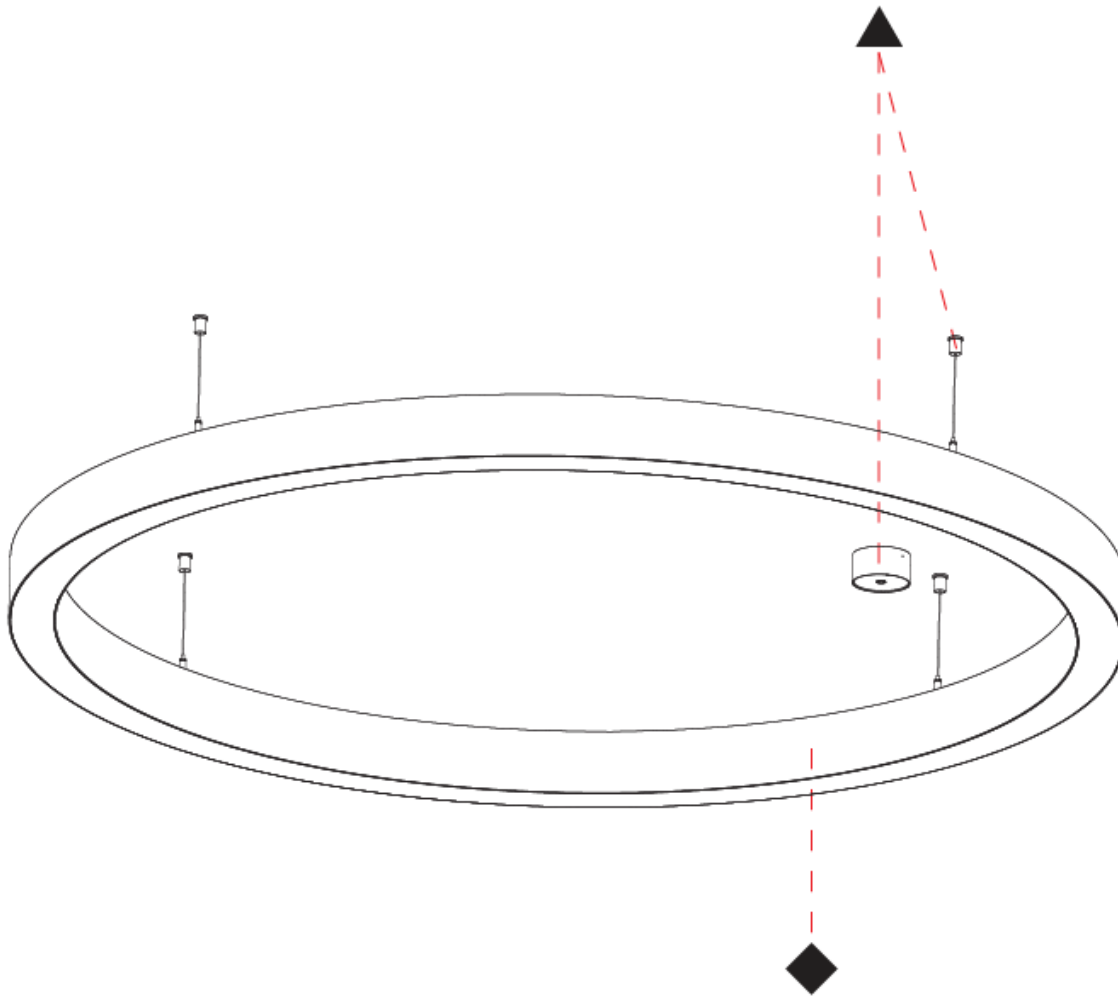

GLORIOUS 65 SUSPENSION

A30551-

PROJECT _____

TYPE _____

SPECIFIER _____

QUANTITY _____

DATE _____

A