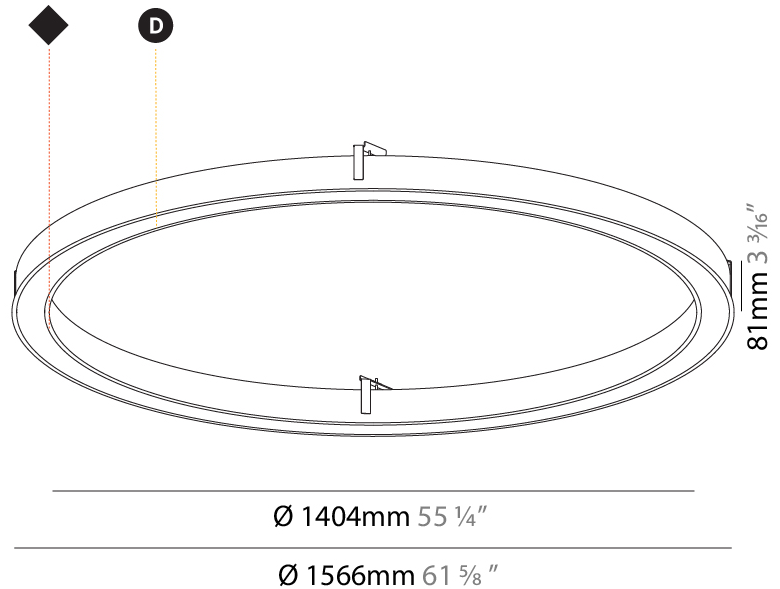

Shape: Round
 Diameter (mm): 1550
 Diameter (in): 61
 Depth (mm): 90
 Depth (in): 3 9/16
 Max. Overall Height (mm): 2090
 Max. Overall Height (in): 82 7/16
 Weight (kg): 14.447
 Weight (lbs): 31.78
 Diffuser: [PMMA - Opal / Microprism / Clear Microprism](#)
 Fixture Finish: [SSR / BKV / CWI / CRY / HAB / UFT / ITA / RUA / FTG / MYG / LOD / PUS / FRO / FUP / KIA / POP / BLS / SPG / MEY / GOH / CHC / COM / ABZ / JAG / OBR / MOS / ROR](#)
 Fixture Material: [PMMA / Aluminum](#)
 Cable Details: [2000mm/78 3/4" or 6000mm/236 1/4" Cable Transparent](#)

Shape: Round
Diameter (mm): 1566
Diameter (in): 61 5/8
Height (mm): 81
Height (in): 3 3/16
Min. Recessing Depth (mm): 120
Min. Recessing Depth (in): 4 3/4
Weight (kg): 14.042
Weight (lbs): 30.96
Diffuser: PMMA - Opal / Microprism / Clear Microprism
Fixture Finish: SSR / BKV / CWI / CRY / HAB / UFT / ITA / RUA / FTG / MYG / LOD / PUS / FRO / FUP / KIA / POP / BLS / SPG / MEY / GOH / CHC / COM / ABZ / JAG / OBR / MOS / ROR
Fixture Material: PMMA / Aluminum
Cut-out Measurements: Dia. 1557mm/61 5/16"

Certified By: Certified for North American Standards
IP rating: IP20

1557mm x 1413mm
61 5/16" x 55 5/8"

120mm
4 3/4"

10 - 30mm
3/8" - 1 3/16"

GLORIOUS COLOR FINISH CHART

Fixture Finish

Sparkling Silver - 01 (SSR)